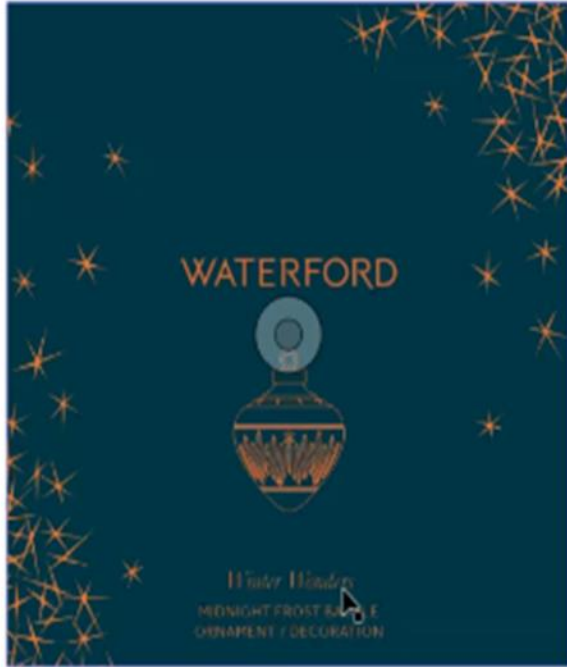

WINTER WONDERS

Bowl 8"

Bauble Ornament

Bauble Ornament
Lilac

Icicle Ornament

WINTER WONDERS

Packaging

THANK YOU
